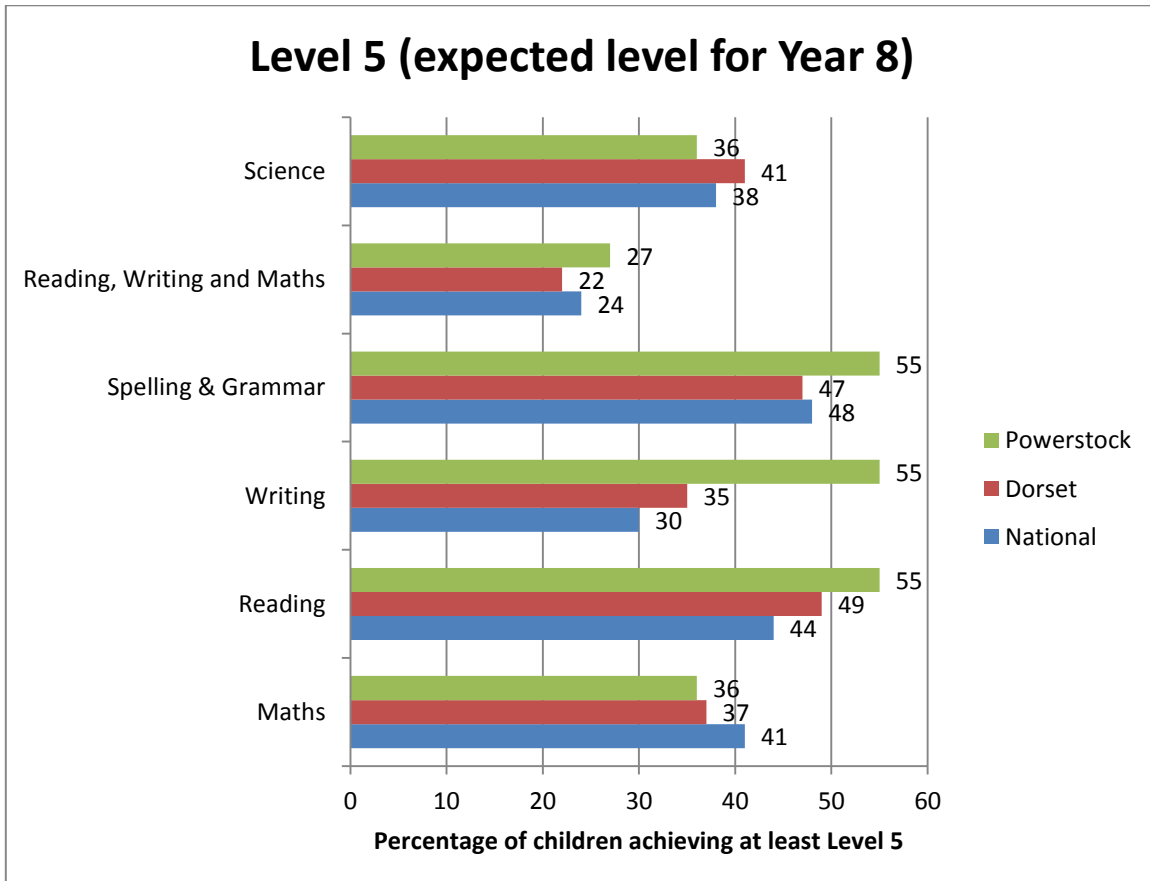

POWERSTOCK CE VA PRIMARY SCHOOL SATS RESULTS 2014

Key Stage 2 – Year 6

Attainment (i.e. level achieved)

Key Stage 2 – Year 6

Expected Progress i.e. progress a child is expected to make from Key Stage 1 (Y2) to Key Stage 2 (Y6)

Key Stage 1 – Key Stage 2

Points Progress (Average points progress from Key Stage 1 (Y2) to Key Stage 2 (Y6) is 12)

For further information on the school's performance visit: <http://www.education.gov.uk/schools/performance/index.html>