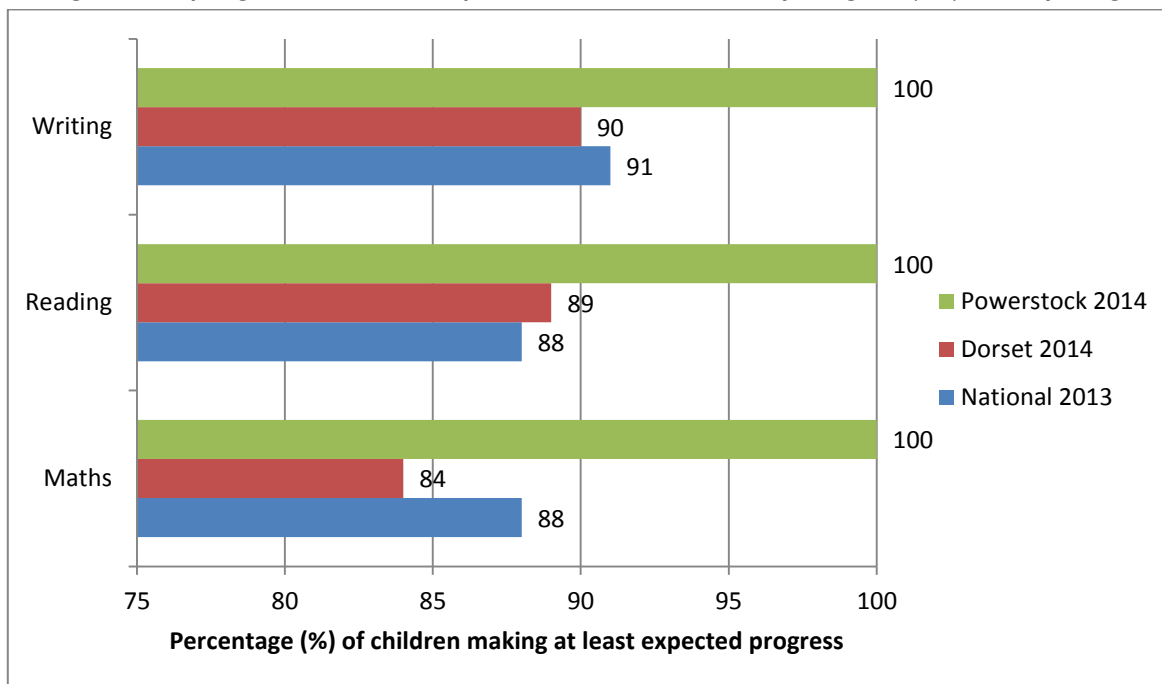

POWERSTOCK CE VA PRIMARY SCHOOL SATS RESULTS 2014

Key Stage 2 – Year 6

Attainment (i.e. level achieved)

Key Stage 2 – Year 6

Expected Progress i.e. progress a child is expected to make from Key Stage 1 (Y2) to Key Stage 2 (Y6)

Key Stage 1 – Key Stage 2

Points Progress (Average points progress from Key Stage 1 (Y2) to Key Stage 2 (Y6) is 12)

For further information on the school's performance visit: <http://www.education.gov.uk/schools/performance/index.html>