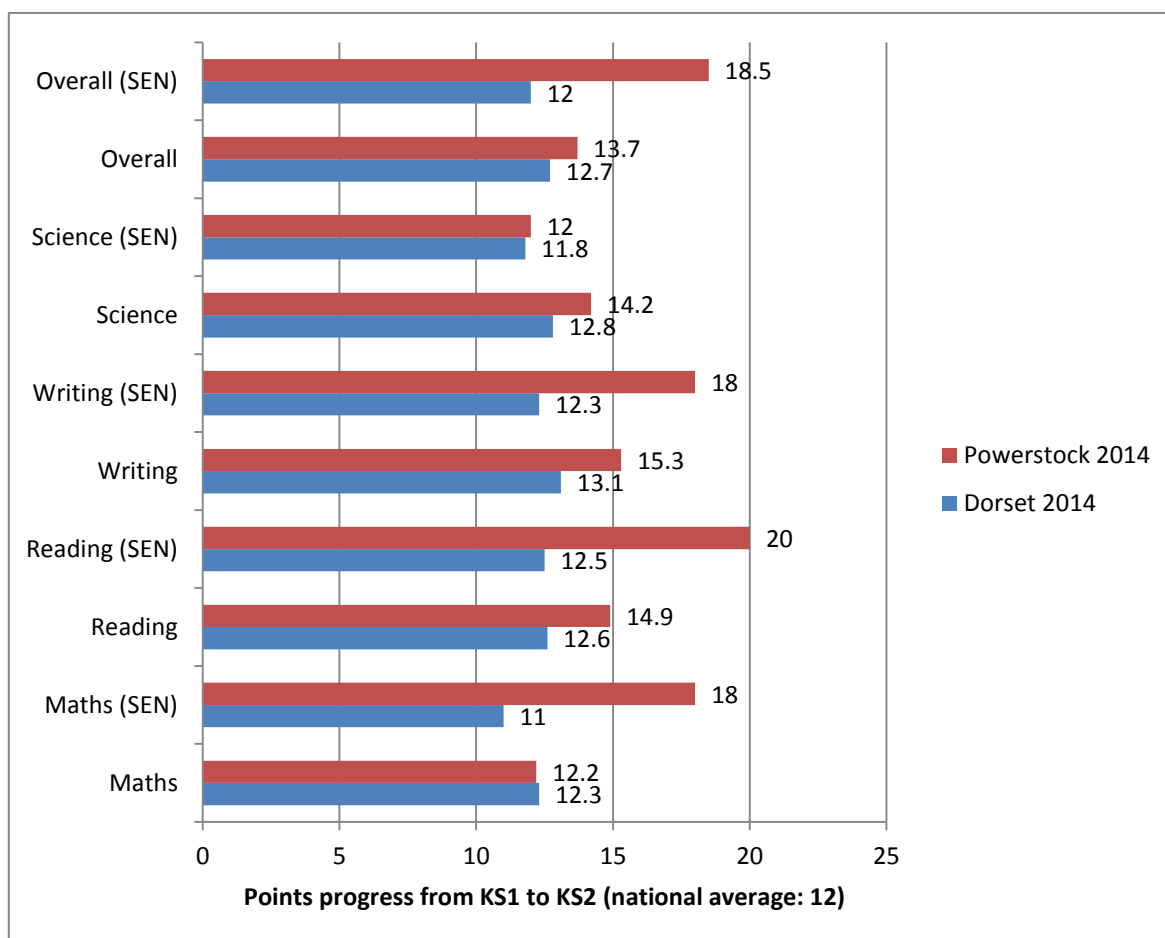

POWERSTOCK CE VA PRIMARY SCHOOL SATS RESULTS 2014

Key Stage 2 – Year 6

Attainment (i.e. level achieved)

Key Stage 2 – Year 6

Expected Progress i.e. progress a child is expected to make from Key Stage 1 (Y2) to Key Stage 2 (Y6)

Key Stage 1 – Key Stage 2

Points Progress (Average points progress from Key Stage 1 (Y2) to Key Stage 2 (Y6) is 12)

For further information on the school's performance visit: <http://www.education.gov.uk/schools/performance/index.html>