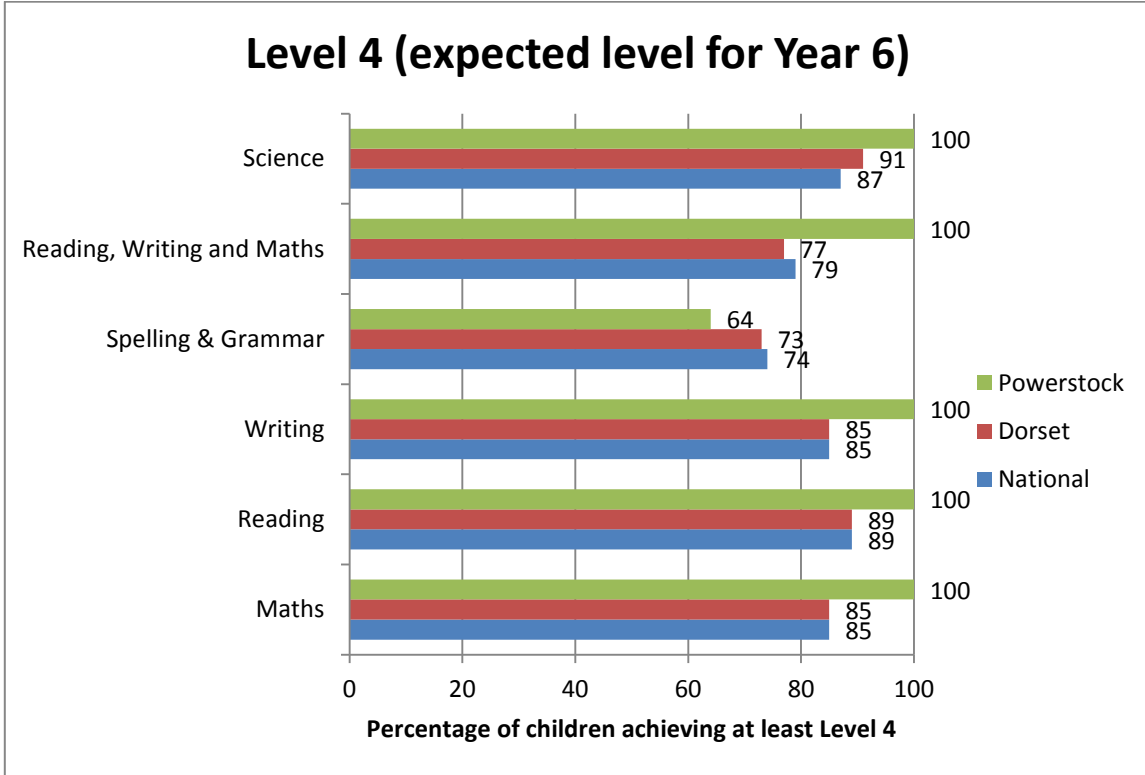

POWERSTOCK CE VA PRIMARY SCHOOL SATS RESULTS 2014

Key Stage 2 – Year 6

Attainment (i.e. level achieved)

Key Stage 2 – Year 6

Expected Progress i.e. progress a child is expected to make from Key Stage 1 (Y2) to Key Stage 2 (Y6)

Key Stage 1 – Key Stage 2

Points Progress (Average points progress from Key Stage 1 (Y2) to Key Stage 2 (Y6) is 12)

For further information on the school's performance visit: <http://www.education.gov.uk/schools/performance/index.html>