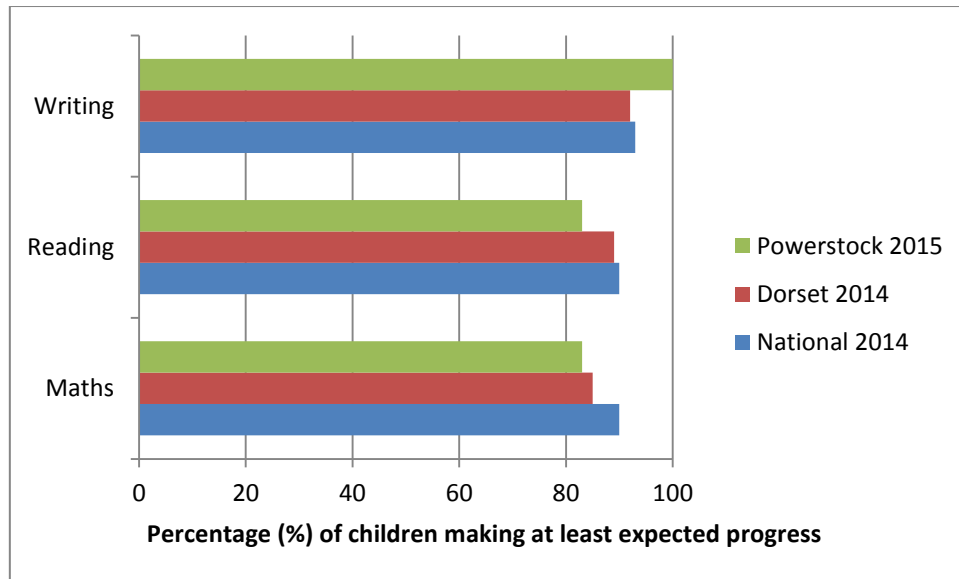

POWERSTOCK CE VA PRIMARY SCHOOL SATS RESULTS 2015

Key Stage 2 – Year 6

Attainment (i.e. level achieved)

Key Stage 2 – Year 6

Expected Progress i.e. progress a child is expected to make from Key Stage 1 (Y2) to Key Stage 2 (Y6)

Key Stage 1 – Key Stage 2

Points Progress (Average points progress from Key Stage 1 (Y2) to Key Stage 2 (Y6) is 12)

For further information on the school's performance visit: <http://www.education.gov.uk/schools/performance/index.html>