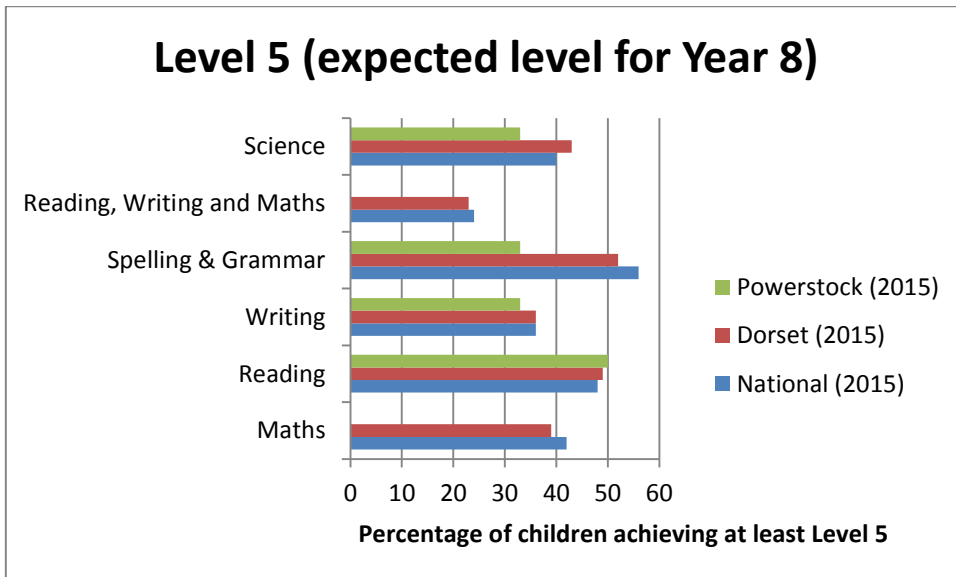

POWERSTOCK CE VA PRIMARY SCHOOL SATS RESULTS 2015

Key Stage 2 – Year 6

Attainment (i.e. level achieved)

Key Stage 2 – Year 6

Expected Progress i.e. progress a child is expected to make from Key Stage 1 (Y2) to Key Stage 2 (Y6)

Key Stage 1 – Key Stage 2

Points Progress (Average points progress from Key Stage 1 (Y2) to Key Stage 2 (Y6) is 12)

For further information on the school's performance visit: <http://www.education.gov.uk/schools/performance/index.html>