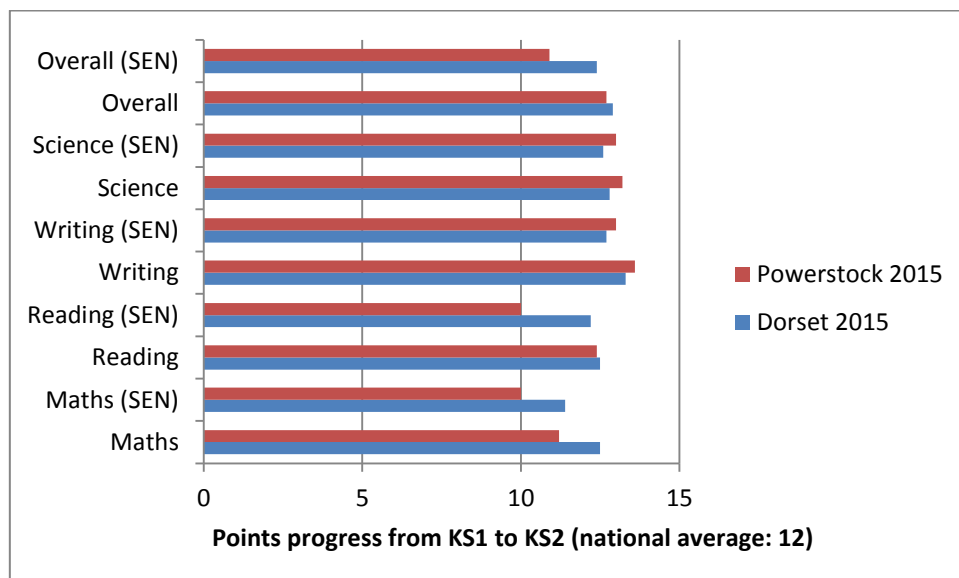

POWERSTOCK CE VA PRIMARY SCHOOL SATS RESULTS 2015

Key Stage 2 – Year 6

Attainment (i.e. level achieved)

Key Stage 2 – Year 6

Expected Progress i.e. progress a child is expected to make from Key Stage 1 (Y2) to Key Stage 2 (Y6)

Key Stage 1 – Key Stage 2

Points Progress (Average points progress from Key Stage 1 (Y2) to Key Stage 2 (Y6) is 12)

For further information on the school's performance visit: <http://www.education.gov.uk/schools/performance/index.html>