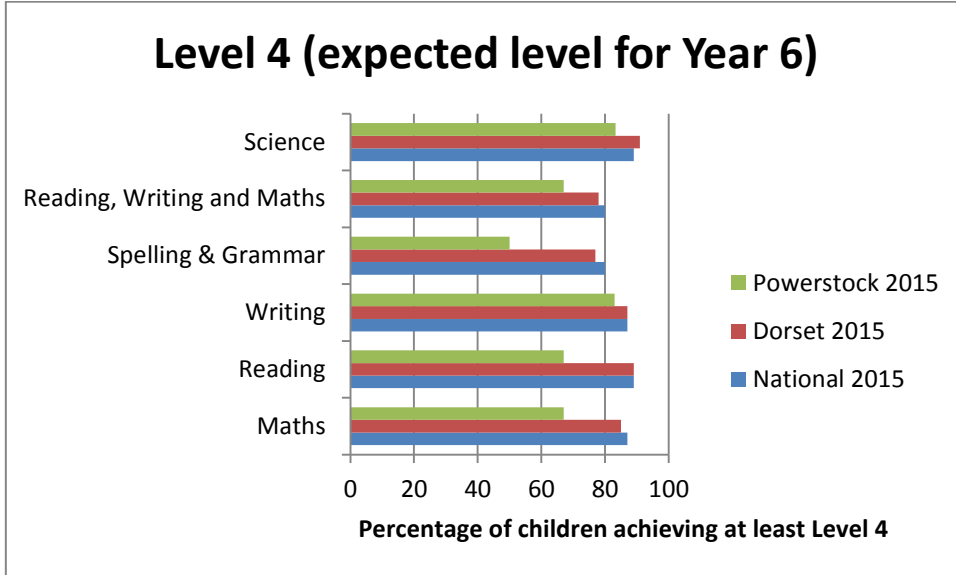

POWERSTOCK CE VA PRIMARY SCHOOL SATS RESULTS 2015

Key Stage 2 – Year 6

Attainment (i.e. level achieved)

Key Stage 2 – Year 6

Expected Progress i.e. progress a child is expected to make from Key Stage 1 (Y2) to Key Stage 2 (Y6)

Key Stage 1 – Key Stage 2

Points Progress (Average points progress from Key Stage 1 (Y2) to Key Stage 2 (Y6) is 12)

For further information on the school's performance visit: <http://www.education.gov.uk/schools/performance/index.html>